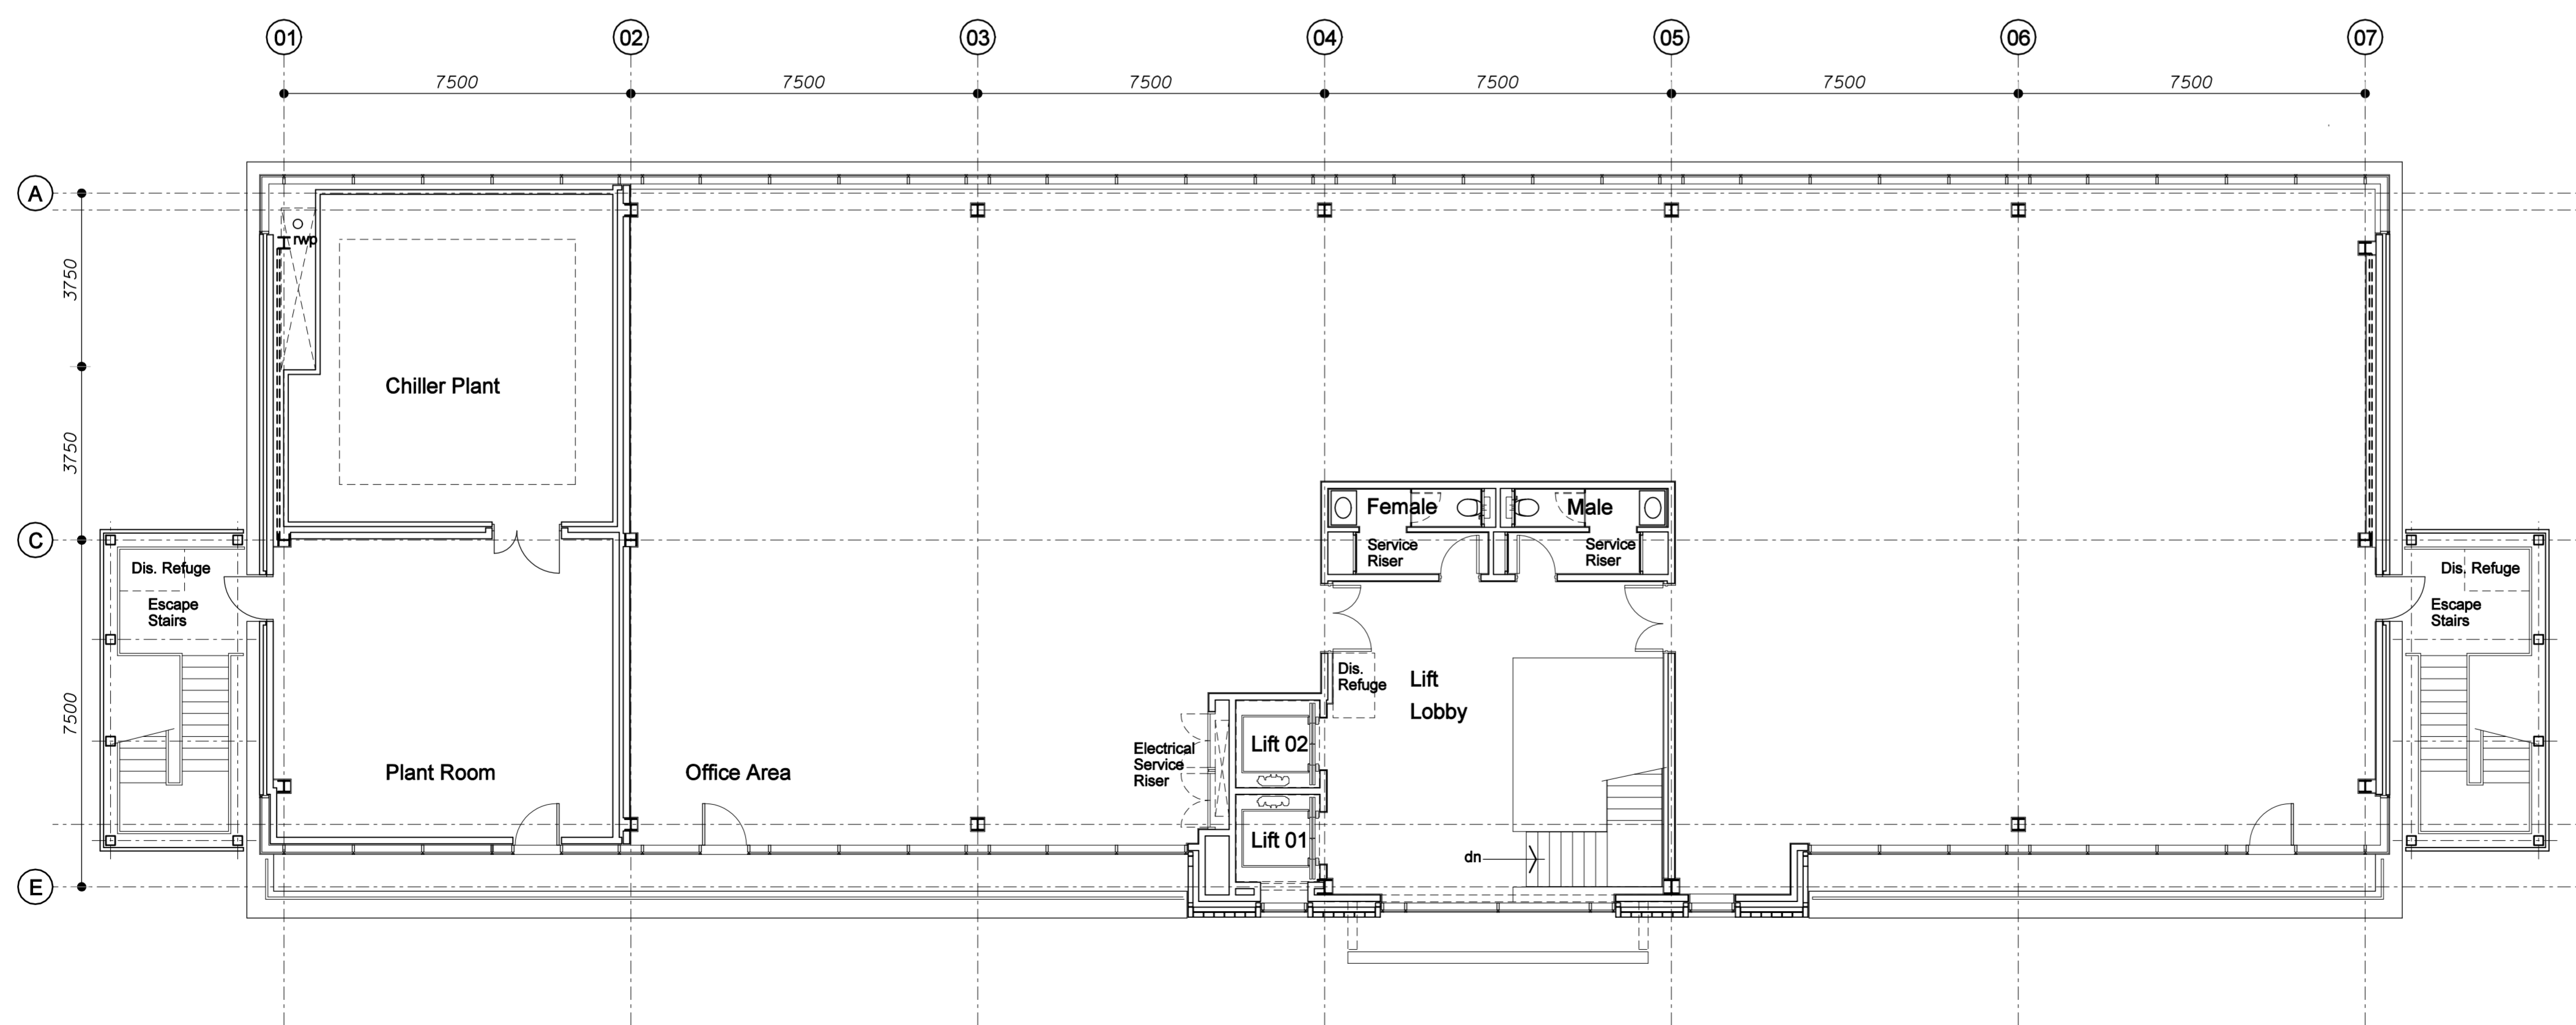

OFFICE B - ROOF LEVEL
04080 - 112
SCALE 1:100

OFFICE B - LEVEL 3
04080 - 112
SCALE 1:100

E	LAYOUT AMENDED.	T	26.03.07	M	-
D	LAYOUT AMENDED.	T	27.11.06	M	-
C	LAYOUT AMENDED.	T	20.09.06	M	-
B	TENDER ISSUE.	T	23.06.06	M	-
A	LAYOUT UP-DATED.	P	18.05.06	M	-
-	FIRST ISSUE	P	05.09.06	M	-

Project: **Baltic Phase 1 Offices Gateshead**

Drawing: **GENERAL ARRANGEMENT Office B - L3 & Roof Level**

Scale	1:100	Job no.	04 080	Dwg no.	
Sheet size	A1	Status	Tender	112	E

copyright © Red Box Design Group 2006