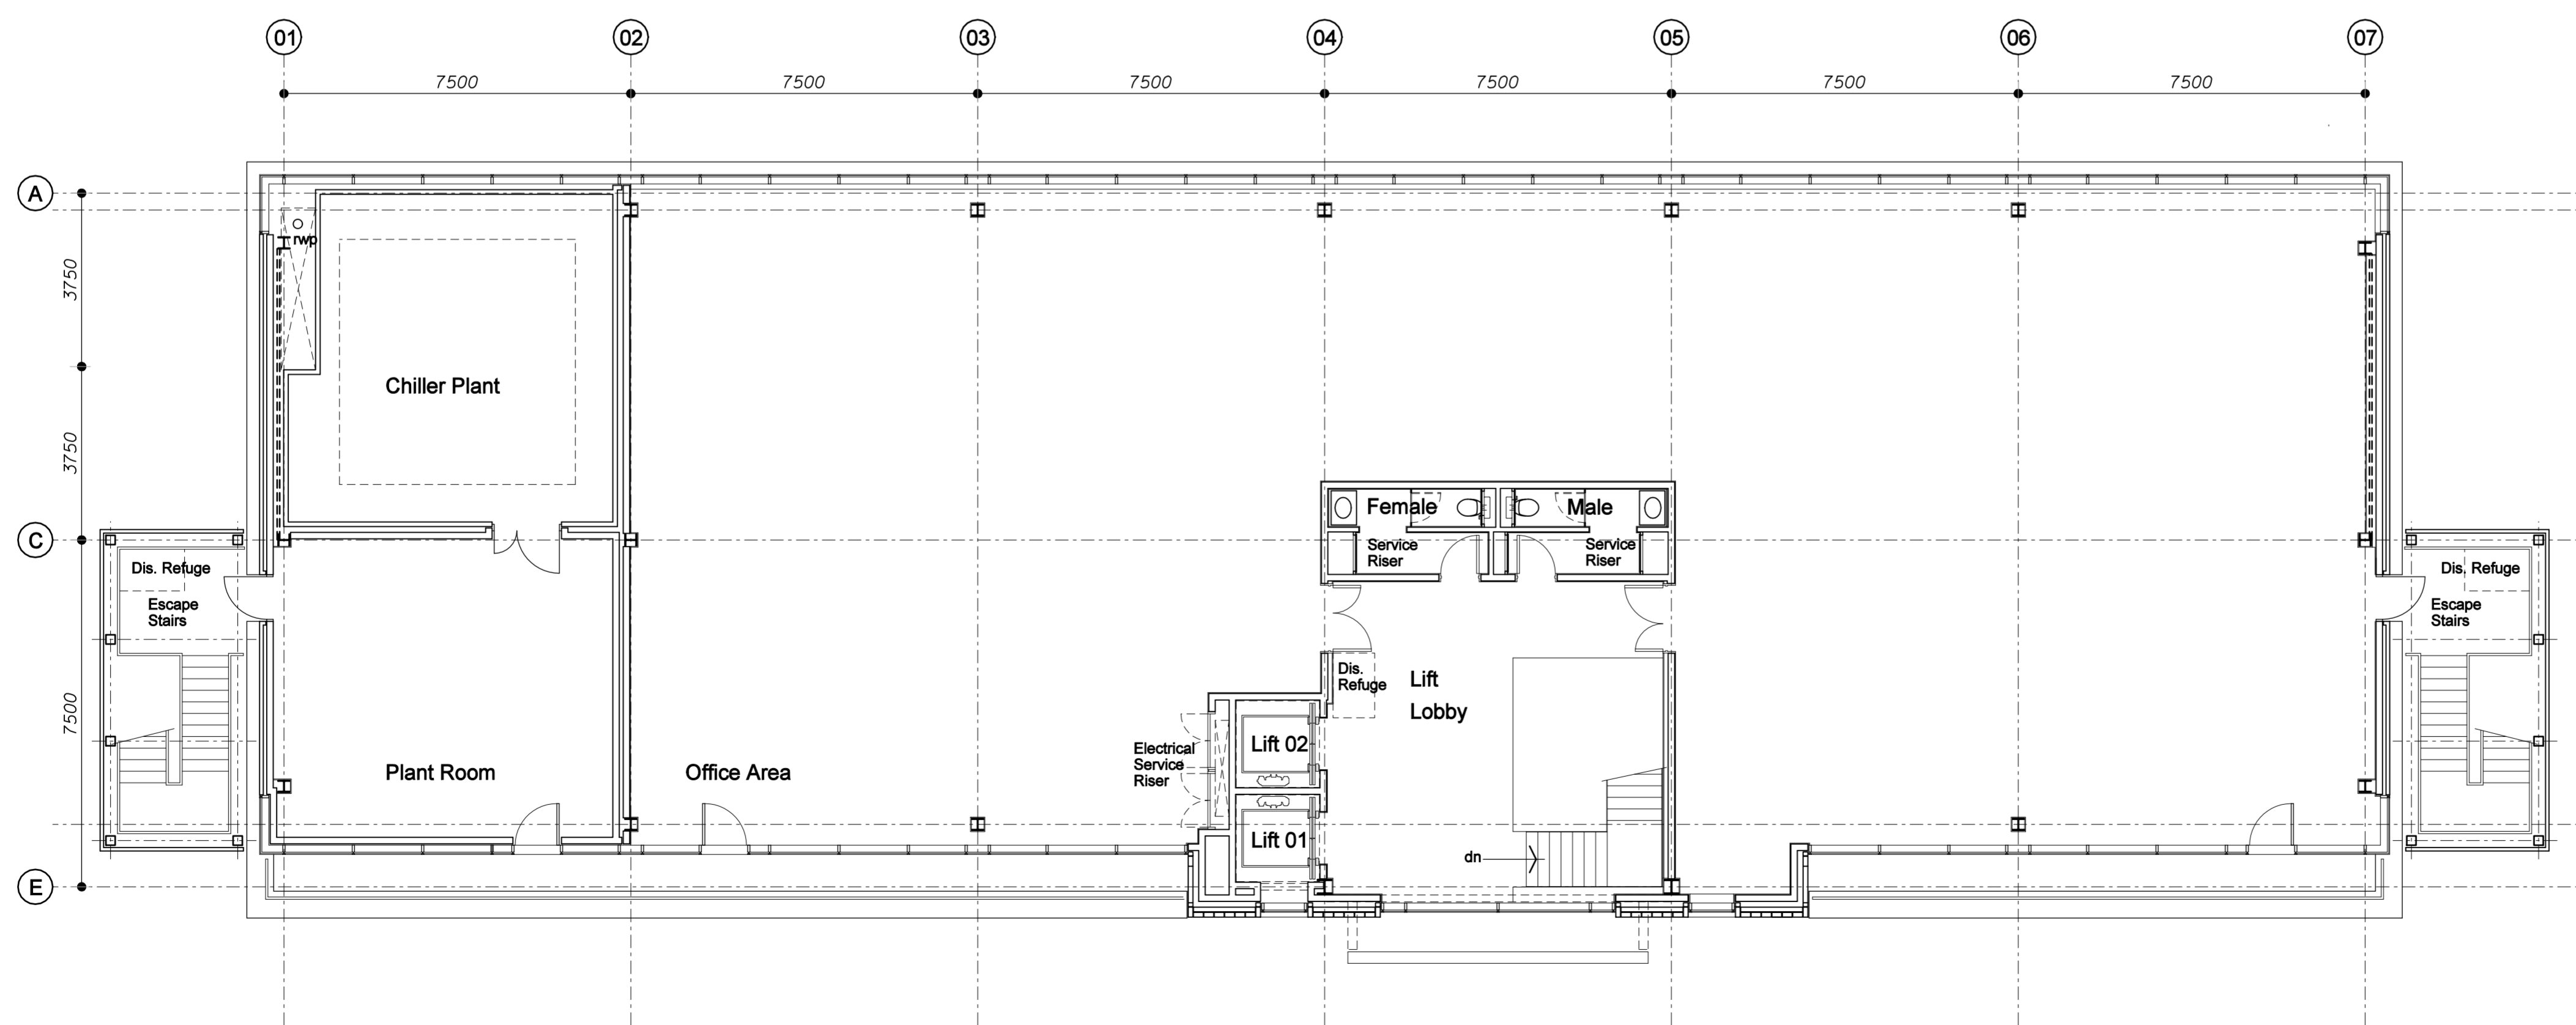

**OFFICE B - ROOF LEVEL**  
04080 - 112  
SCALE 1:100

**OFFICE B - LEVEL 3**  
04080 - 112  
SCALE 1:100

E	LAYOUT AMENDED.	T	26.03.07	M	-
D	LAYOUT AMENDED.	T	27.11.06	M	-
C	LAYOUT AMENDED.	T	20.09.06	M	-
B	TENDER ISSUE.	T	23.06.06	M	-
A	LAYOUT UP-DATED.	P	18.05.06	M	-
-	FIRST ISSUE	P	05.09.06	M	-

Project: **Baltic Phase 1 Offices Gateshead**

Drawing: **GENERAL ARRANGEMENT Office B - L3 & Roof Level**

Scale	1:100	Job no.	04 080	Dwg no.	
Sheet size	A1	Status	Tender	112	E

copyright © Red Box Design Group 2006